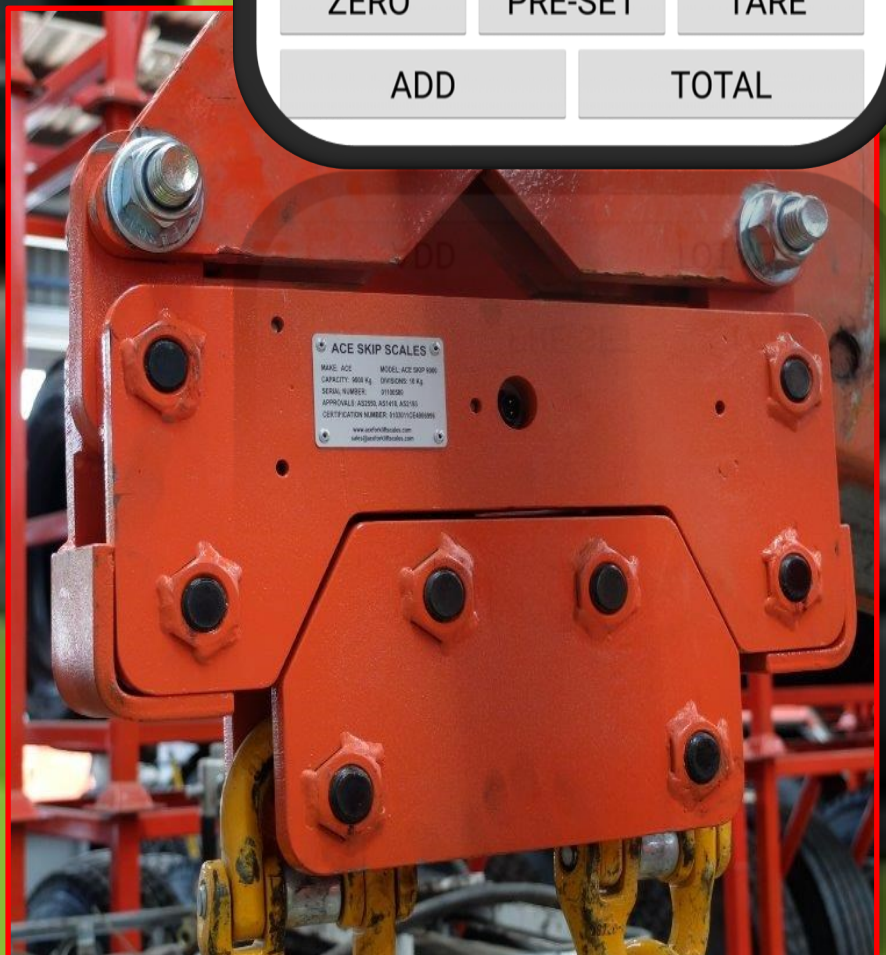

# Ace Skip Scales

sales@aceforkliftscales.com

This scale is made for the Australian Skip Bin industry to **PROTECT** yourself from accidentally overloading your vehicle.

The scale modules are designed and engineered in Australia for Australian conditions.

No need to mount an indicator in your cab, your android or Apple device becomes your indicator.

## Specifications

Capacity 18000 kg x 10 kg

Accuracy +/- 1%

Wireless system – WiFi comms

1 hour installation