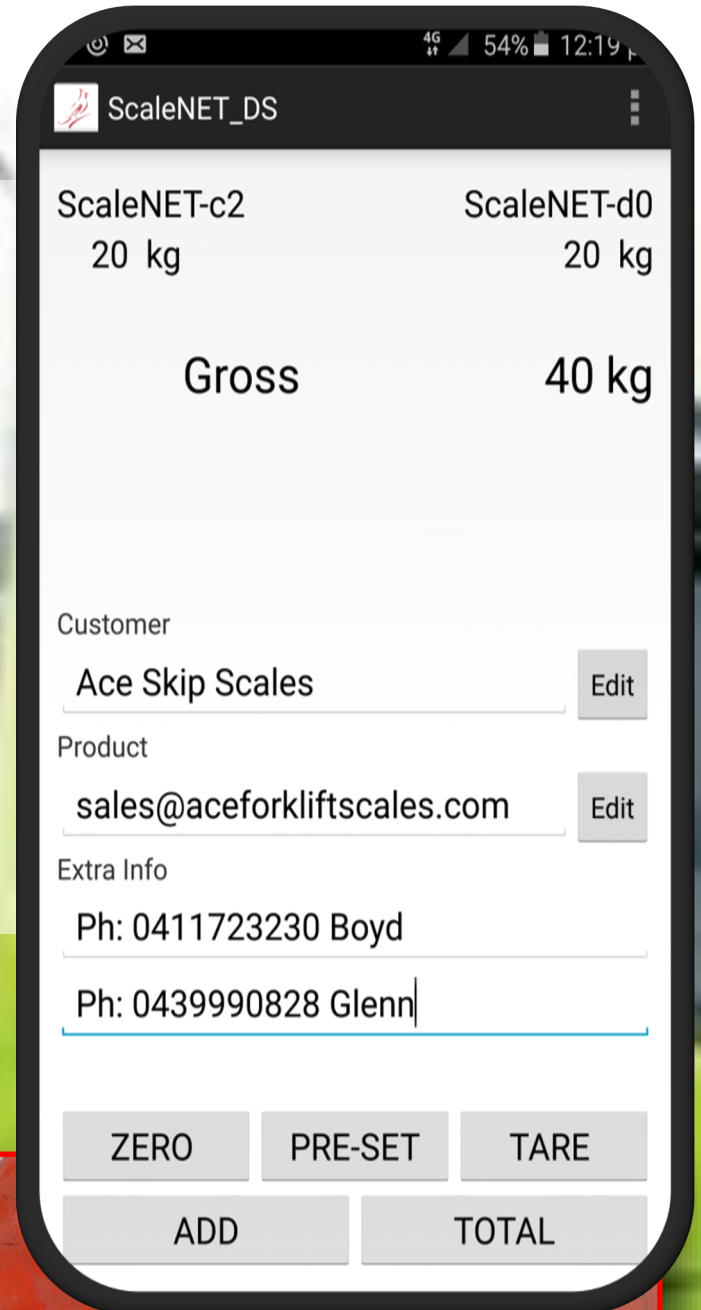

# Ace Skip Scales

sales@aceforkliftscales.com

This scale is made for the Australian Skip Bin industry to **PROTECT** yourself from accidentally overloading your vehicle.

The scale modules are designed and engineered in Australia for Australian conditions.

No need to mount an indicator in your cab, your android or Apple device becomes your indicator.

## Specifications

Capacity 18000 kg x 10 kg

Accuracy +/- 1%

Wireless system – WiFi comms

1 hour installation